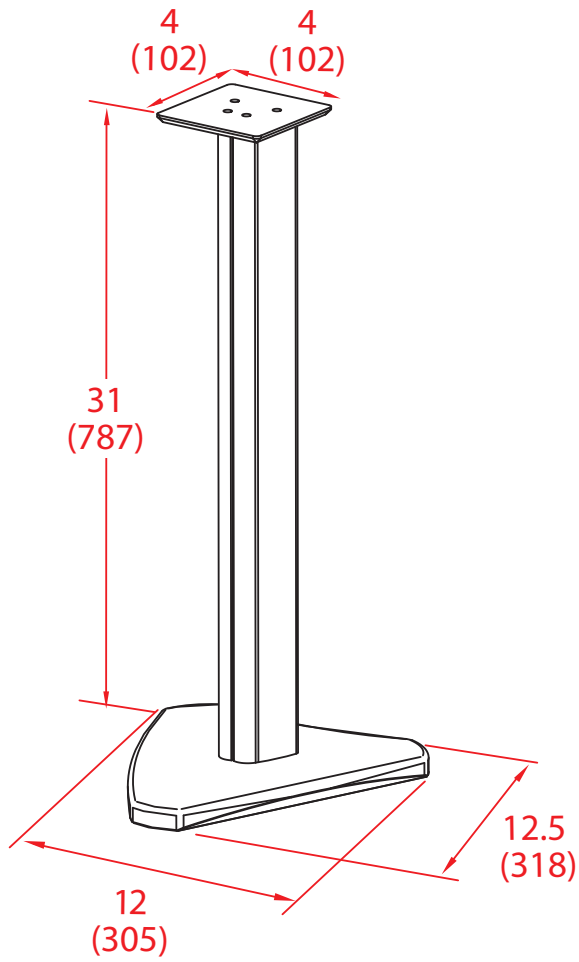

### SPECIFICATIONS

- Fits most large bookshelf speakers
- Supports speakers up to 20 lbs (9.1 kg)
- Available in Black
- 12" w x 31" h x 12.5" d  
(305mm x 787mm x 318mm)

	Color	Stock Code	Packaging UPC	MC UPC
Americas	BLK	1001565-1	728901010750	728901703829
International	BLK	NA	NA	NA

# WS31

inches (mm)