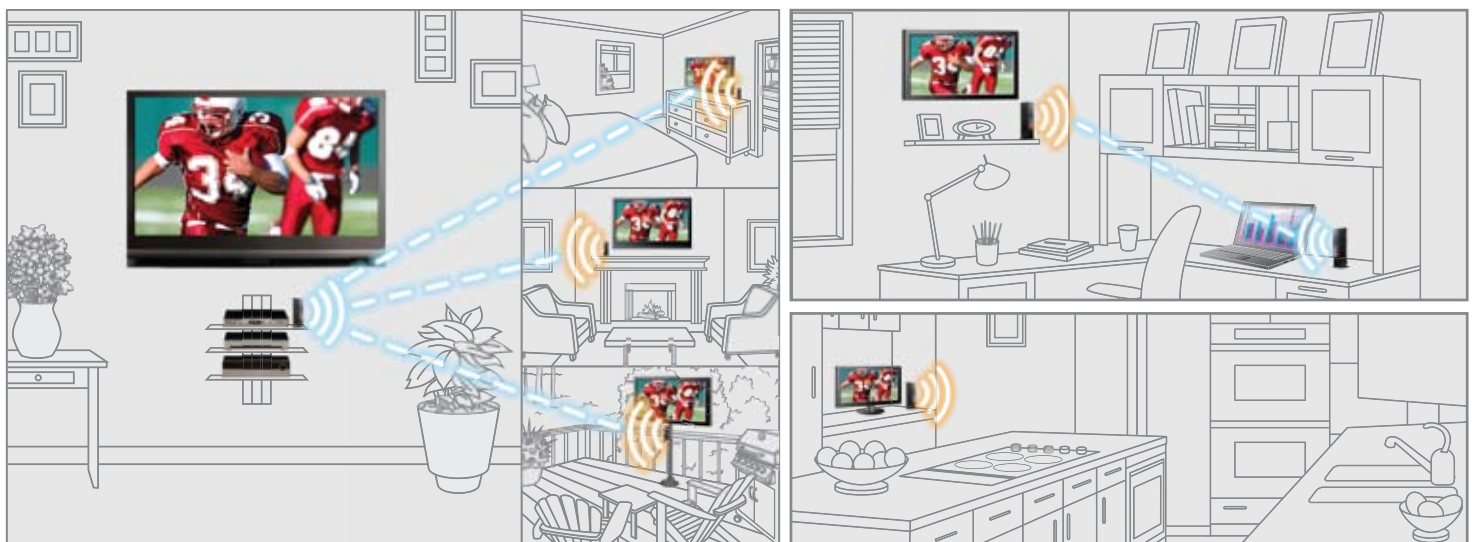

Plug-and-play setup requires no software or driver installation

Instant real-time transmission of HD media with no latency

Transmits through walls and ceilings for multi-room capability

HD Flow's (802.11n) private network resists interference and network sharing from nearby wireless routers

Built-in IR does not require line-of-sight placement to control source devices

HD Flow™ Wireless Multimedia Kit lets you truly live a Cable-Free Life™. Now you can put the TV and/or projector in the best place possible without the clutter of A/V cabling or drilling holes in the wall. HD Flow features Full HD 1080p 60Hz streaming signal transfer, up to 131 feet, that can go through walls and floors with no delay. And it supports AC-3 Dolby Digital 5.1 and DTS Digital Audio, ensuring seamless synchronization of picture and sound quality for the perfect viewing experience. An exceedingly simple “plug-and-play” setup allows the transmitter to easily connect to any combination of multimedia devices such as a DVR/set-top box, satellite box, Blu-ray/DVD player, media server, VHS, game console, laptop or PC and connect the display device to the receiver without the need of software or driver installation. HD Flow is capable of broadcasting from a single transmitter Full HD content to a total of 4 receivers* within its own Wi-Fi (802.11n) integrated private network, simplifying multi-display/projector and multi-location/room installations. In addition, HD Flow's private network resists interference and network sharing with nearby wireless routers. HD Flow is the perfect HD A/V solution for any home. HD Flow eliminates the need to rent or purchase additional multimedia devices for use throughout the home. Go with the flow – HD Flow.

*Requires additional receiver units

Inputs (Transmitter)

- 2 x HDMI to 1080p (60Hz), 1920x1080
- 1 x Composite Video & Stereo Audio: RCA
- PC Video: High Density 15-Pin D-Sub (RGB)
- PC Audio: 3.5mm Mini Jack
- IR Port
- LAN (Ethernet): RJ45 Jack